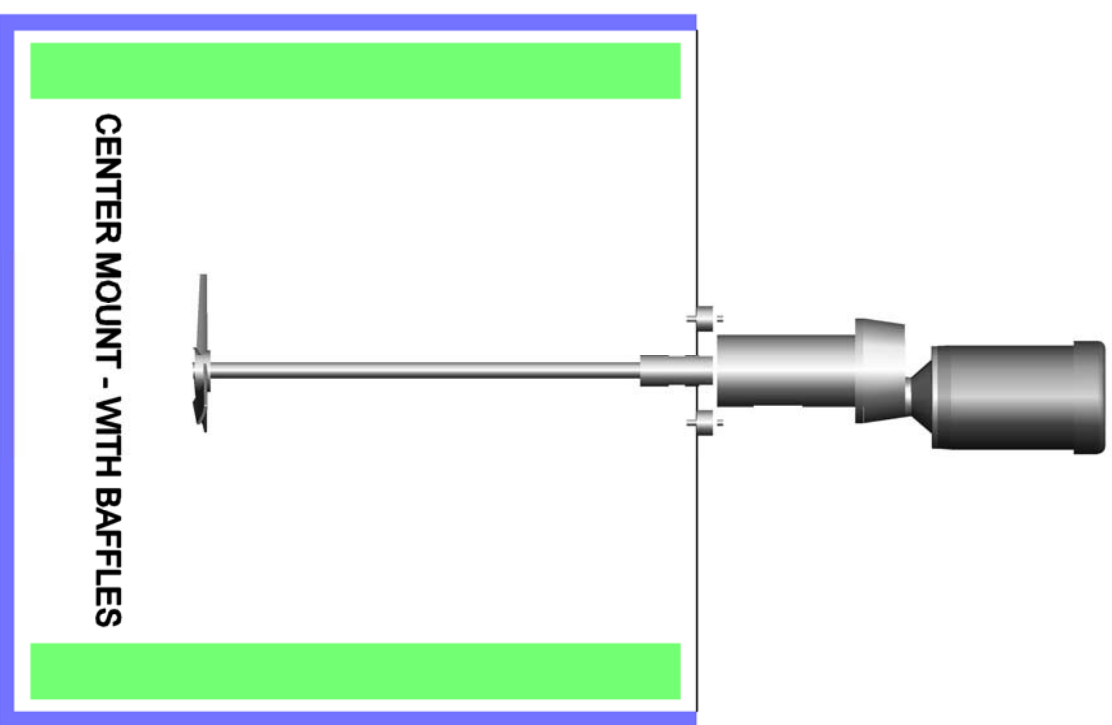

**CENTER MOUNT - NO BAFFLES**

**NO**

**CENTER MOUNT - WITH BAFFLES**

**BAFFLE DIMENSIONS:  
WIDTH: 1/12 TANK DIAMETER  
NUMBER: 3 @ 120° OR 4 @ 90°  
OFF SIDEWALL: 1/72 TANK DIAMETER**

**YES**